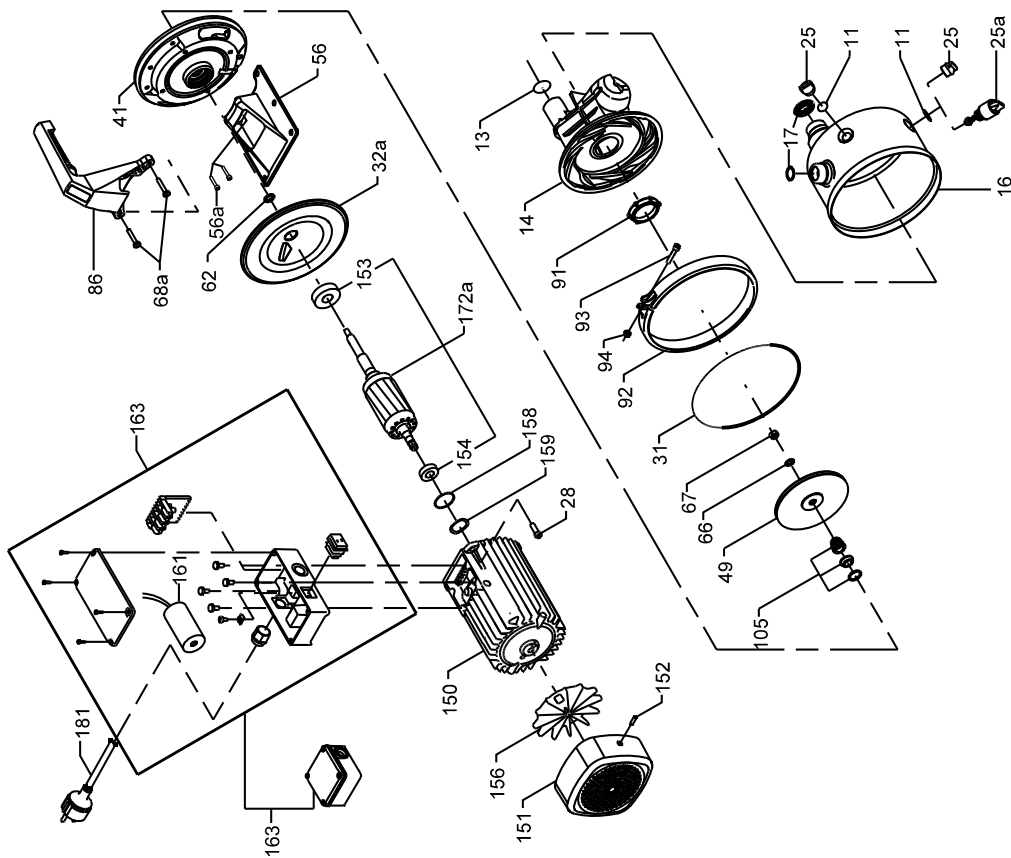

Shaft and rotor complete

Pos.	Pump type	
	JP6	
	Model	
	B, D, E	
	Kit No	
	99012780	
172a	Shaft and rotor with spline	1
153	Ball bearing	1
154	Ball bearing	1

JP 5, JP 6

Material A

Material B

TM00 7579 3315 - TM06 4500 3315