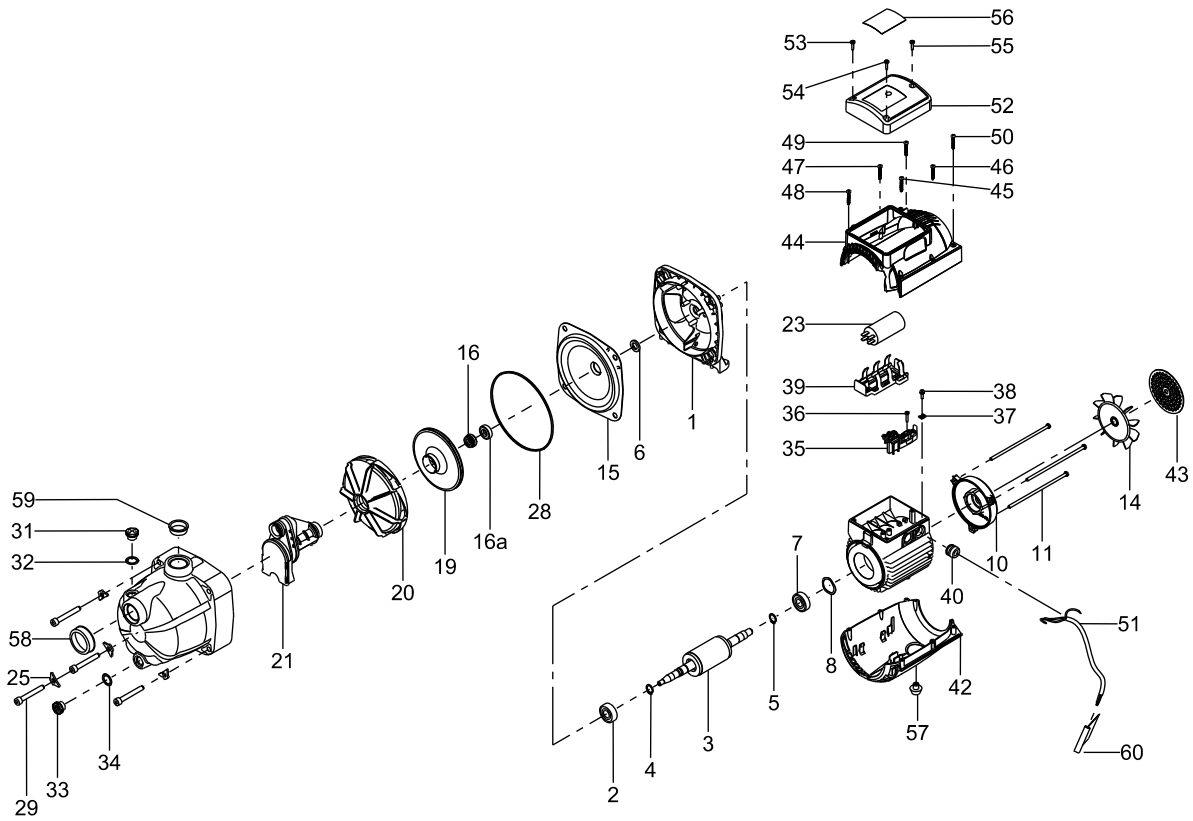

JPC, JPC Booster

TM06 1661 2614

JPBasic, JPBasic Boosters, JPA, JPA PT, JPA PM

50 Hz

JPBasic and JPBasic Booster Name change

Old name	New name
JPBasic 2	JPA 3-42
JPBasic 3	JPA 4-47
JPBasic 4	JPA 4-54
JPBasic 5	JPA 5-61
JPBasic 7	JPA 8-62
JPBasic 9	JPA 12-41
JPBasic 10	JPA 12-51

NOTE: The service kits uses the old name until 2017.

Capacitor

Pos.	Pump type	JPBasic	JPBasic	JPBasic	JPBasic
	Model	2, 3	4	5, 9	7, 10
Kit No		98715206	98715207	98715209	98715210
23	Capacitor, 12.5 uF	1	-	-	-
23	Capacitor, 16 uF	-	1	-	-
23	Capacitor, 31.5 uF	-	-	1	-
23	Capacitor, 40 uF	-	-	-	1

Hydraulic kit

Pos.	Pump type	JPBasic	JPBasic
	Model	2	3, 4
Kit No		98715192	98715194
67	Venturi set	1	1
28	O-ring	1	1
6	Diffuser	1	1
4	Impeller	1	1

Pos.	Pump type	JPBasic
	Model	5, 7
Kit No		98715196
2	Ejector body	1
9	Nozzle	1
8	Venturi	1
27	O-ring	1
29	O-ring	1
26	Priming plug	1
26a	Aluminium gasket	1
4	Impeller	1

Pos.	Pump type	JPBasic
	Model	9, 10
Kit No		98715197
33	Nozzle	1
34	Venturi	1
37	O-ring	1
35	O-ring	1
4	Impeller	1

Shaft seal kit

Pos.	Pump type	JPBasic	JPBasic	JPBasic
	Model	2, 3, 4	5, 7	9, 10
Kit No		98715199	98715201	98715202
18	Shaft seal, stationary part	1	1	1
17	Shaft seal, rotating part	1	1	1
36	Disc seal	1	-	-
28	O-ring	1	1	1

Booster parts

See [Pressure Manager](#) page 986 for PM parts.