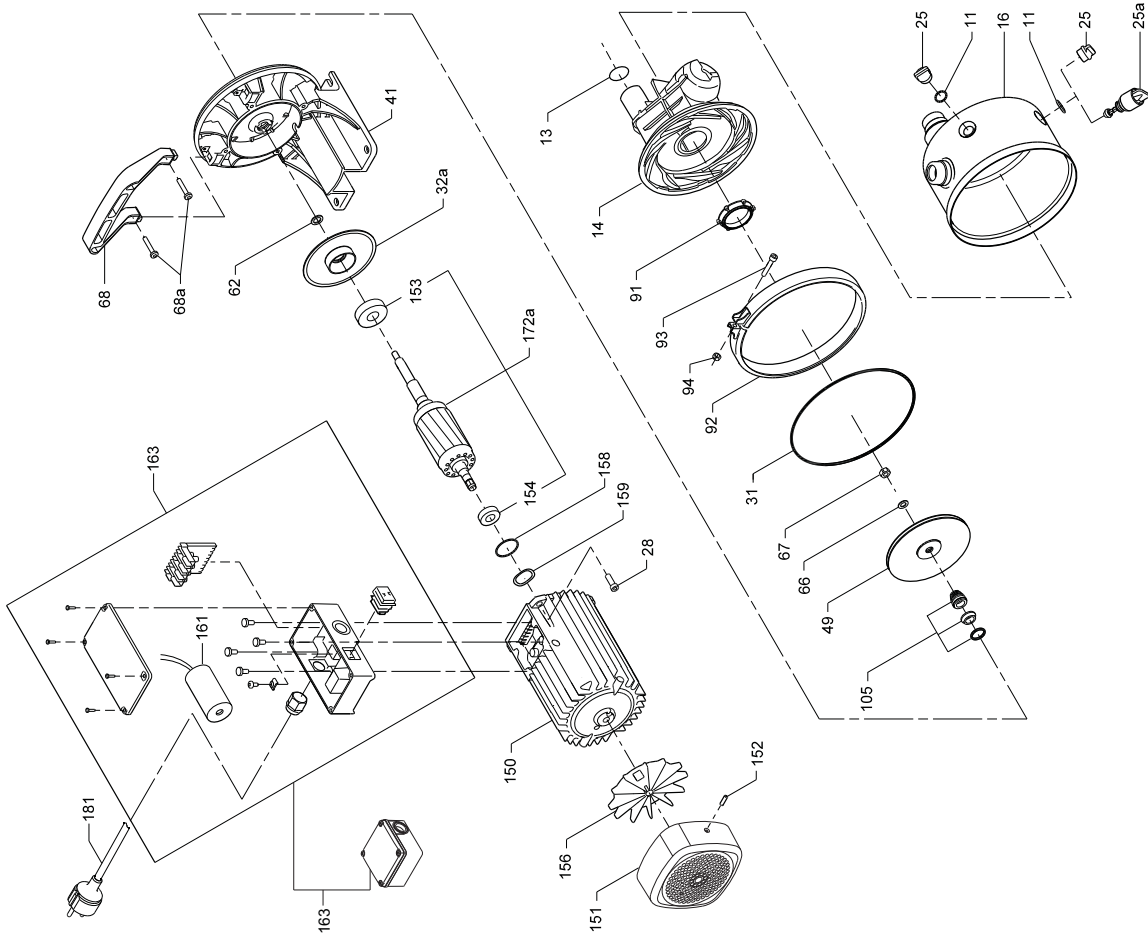

JP 5, JP 6

Material A