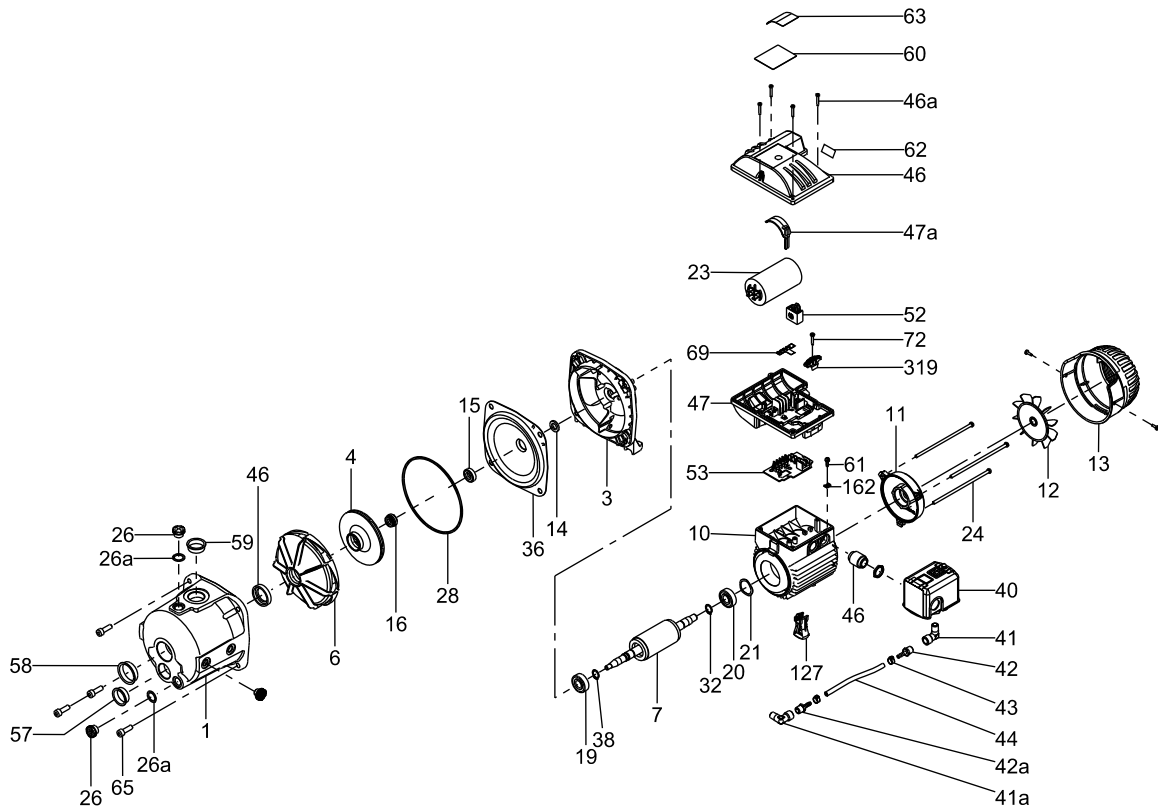

Jet boosters USA

JP05D-CI

JP07D-CI