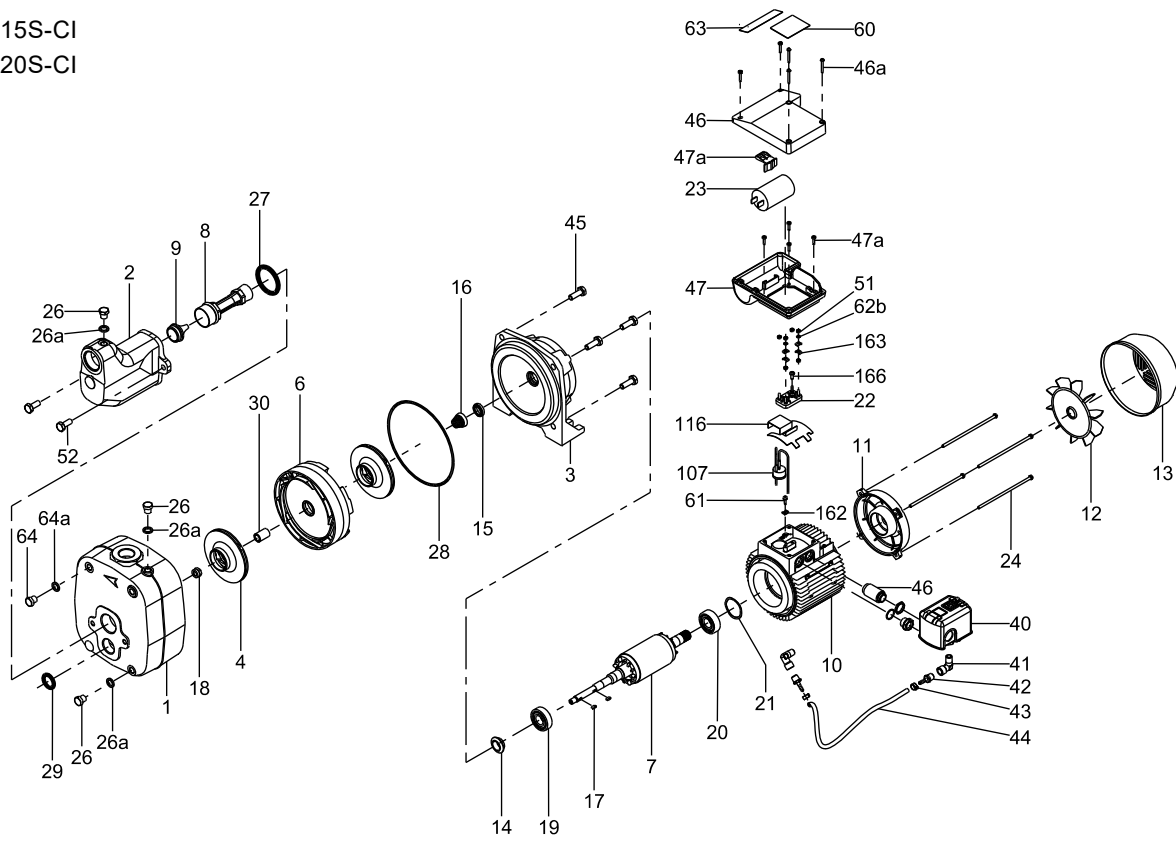

Jet boosters USA

JP15S-CI
JP20S-CI