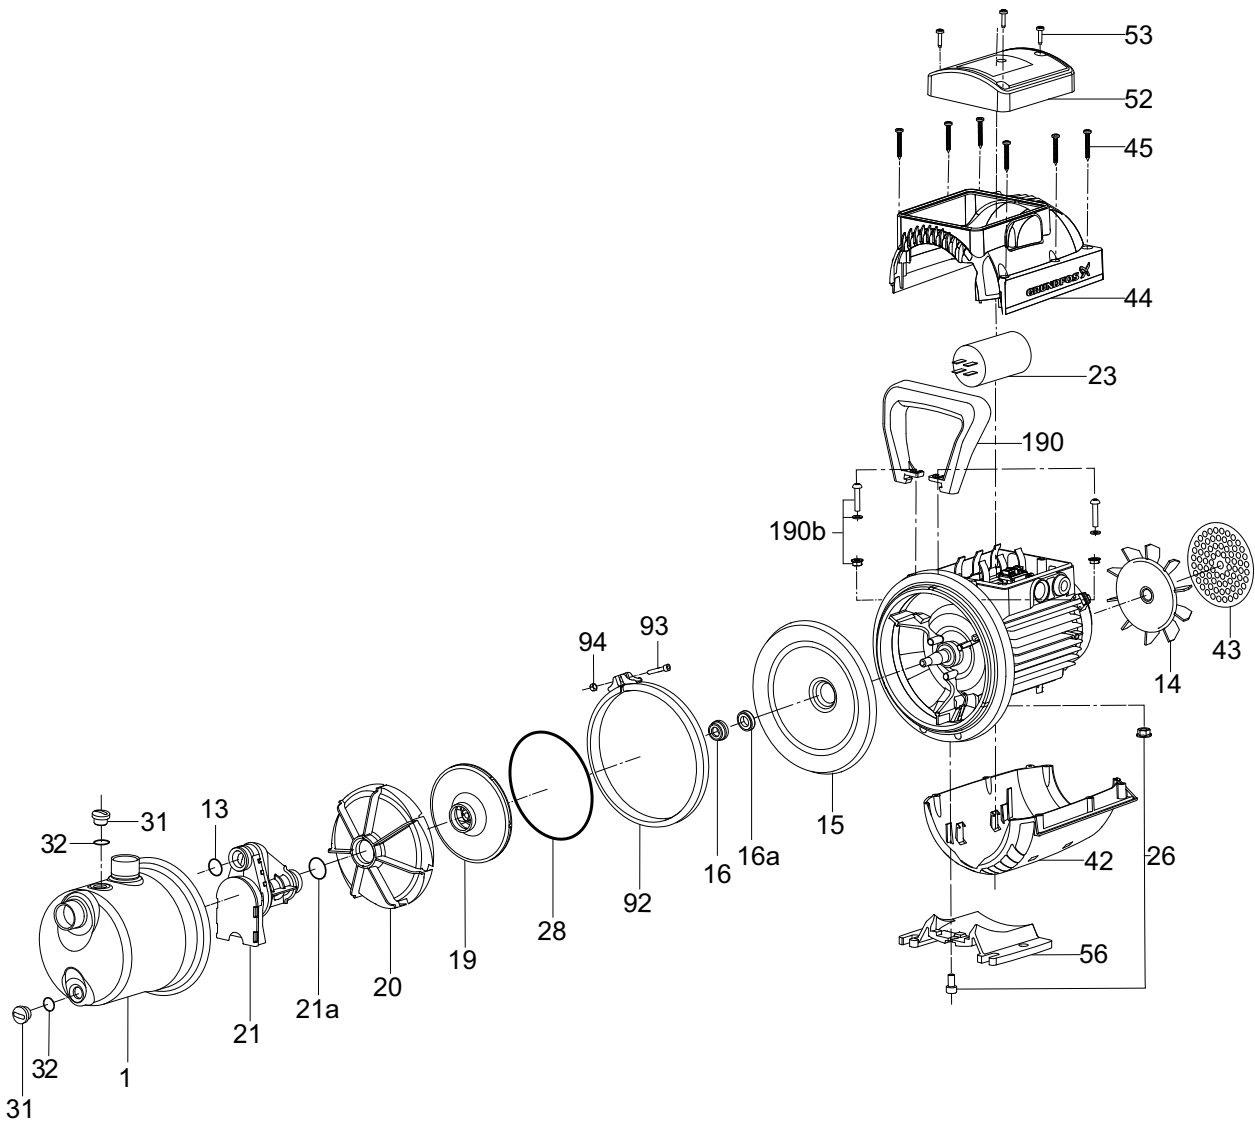

34. Jet pumps & boosters

JP pumps

Handle kit

Pos.	Pump type	JP3-42 / JP4-47 / JP4-54 / JP5-48
	Kit No	99521000
190	Handle	1
190b	Screws	2

Motor fan, spare

Pos.	Pump type	JP3-42 / JP4-47	JP4-54 / JP5-48
	Kit No	99577662	99577666
14	Motor fan	1	1

Motor shell kit

Pos.	Pump type	JP3-42 / JP4-47	JP4-54 / JP5-48
	Kit No	99521002	99521025
44	Upper motor shell	1	1
42	Lower motor shell	1	1
43	Shell grid	1	1
45	Screws	6	6

Pump housing kit

Pos.	Pump type	JP3-42 / JP4-47 / JP4-54 / JP5-48	JP3-42 / JP4-47 / JP4-54 / JP5-48
	Model	G1" thread	NPT thread
	Kit No	99521027	99521028
1	Pump housing	1	1
28	O-ring	1	1
92	Clamp ring	1	1
93	Screw	1	1
94	Nut	1	1

Plugs kit

Pos.	Pump type	JP3-42 / JP4-47 / JP4-54 / JP5-48
	Kit No	99521030
31	Plug	2
32	O-ring	2

Shaft seal kit

Pos.	Pump type	JP3-42 / JP4-47 / JP4-54 / JP5-48
	Kit No	99520998
16/16a	Shaft seal	1

Hydraulic kit 50 Hz

Pos.	Pump type	JP3-42	JP4-47	JP4-54	JP5-48
	Kit No	98715214	98715216	98715217	99520961
19	Impeller	1	1	1	1
20	Diffuser	1	1	1	1
21	Venturi tube	1	1	1	1
28	O-ring	1	1	1	1
21a	O-ring	1	1	1	1
13	O-ring	1	1	1	1

Hydraulic kit 60 Hz

Pos.	Pump type	JP3-42	JP4-47	JP4-54	JP5-48
	Kit No	98715218	98715219	98715220	99520960
19	Impeller	1	1	1	1
20	Diffuser	1	1	1	1
21	Venturi tube	1	1	1	1
28	O-ring	1	1	1	1
21a	O-ring	1	1	1	1
13	O-ring	1	1	1	1

JP 3-42 / JP 4-47 / JP 4-54 / JP 5-48

JP pumps Jet pumps & boosters

TM07 2748 4118