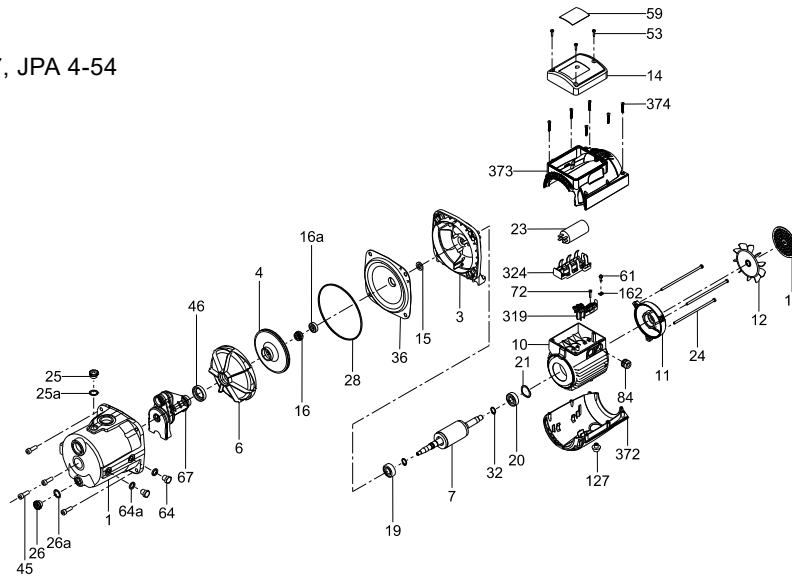

JPBasic

JPBasic 2, 3, 4
JPA 3-42, JPA 4-47, JPA 4-54

JPBasic 5, 7
JPA 5-61, JPA 8-62