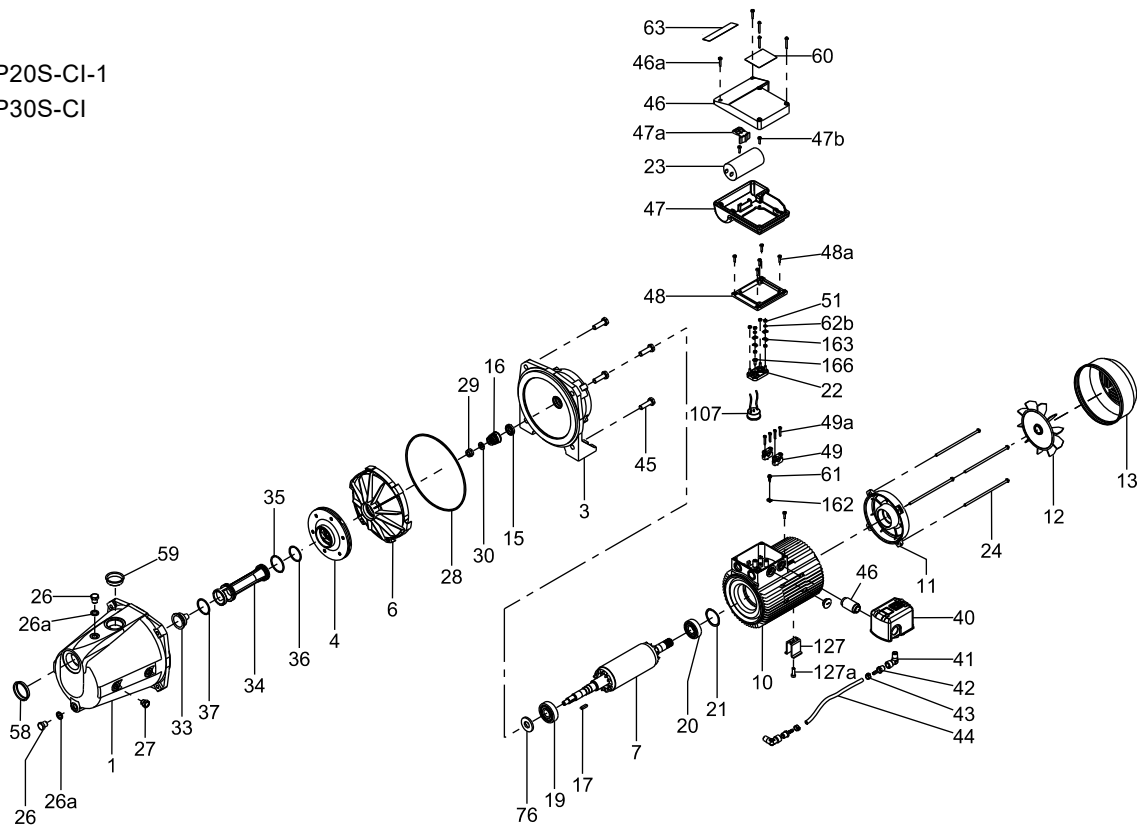

JP20S-CI-1
JP30S-CI