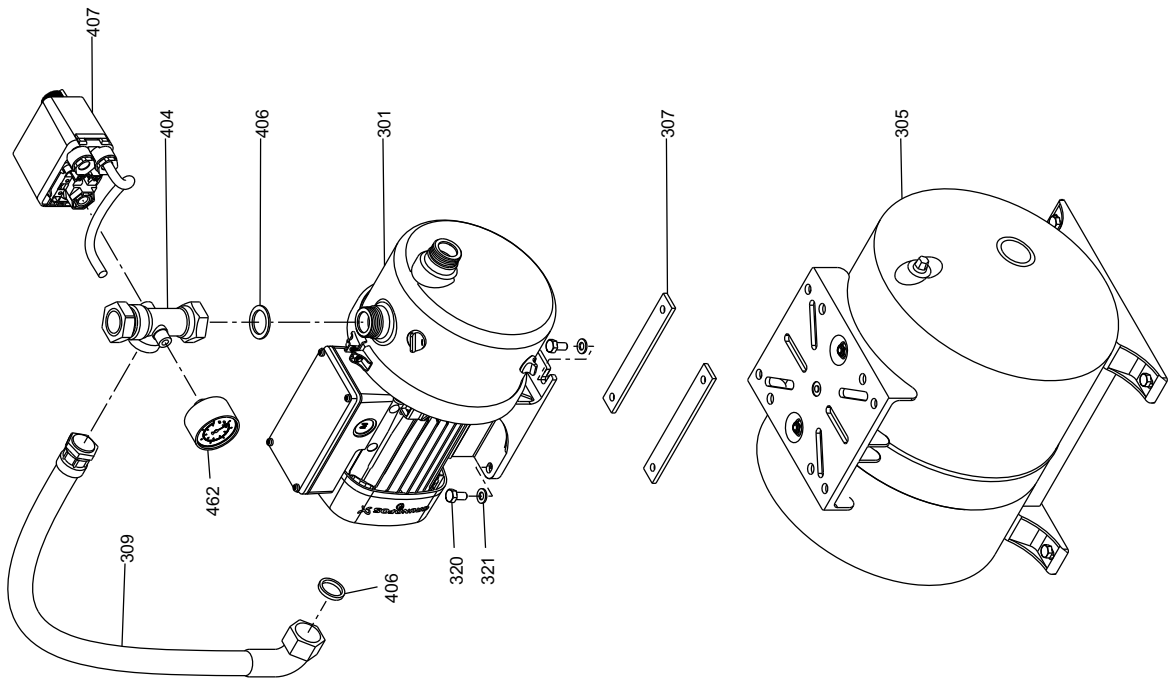

JP 5, JP 6 Booster

JP Booster with pressure tank