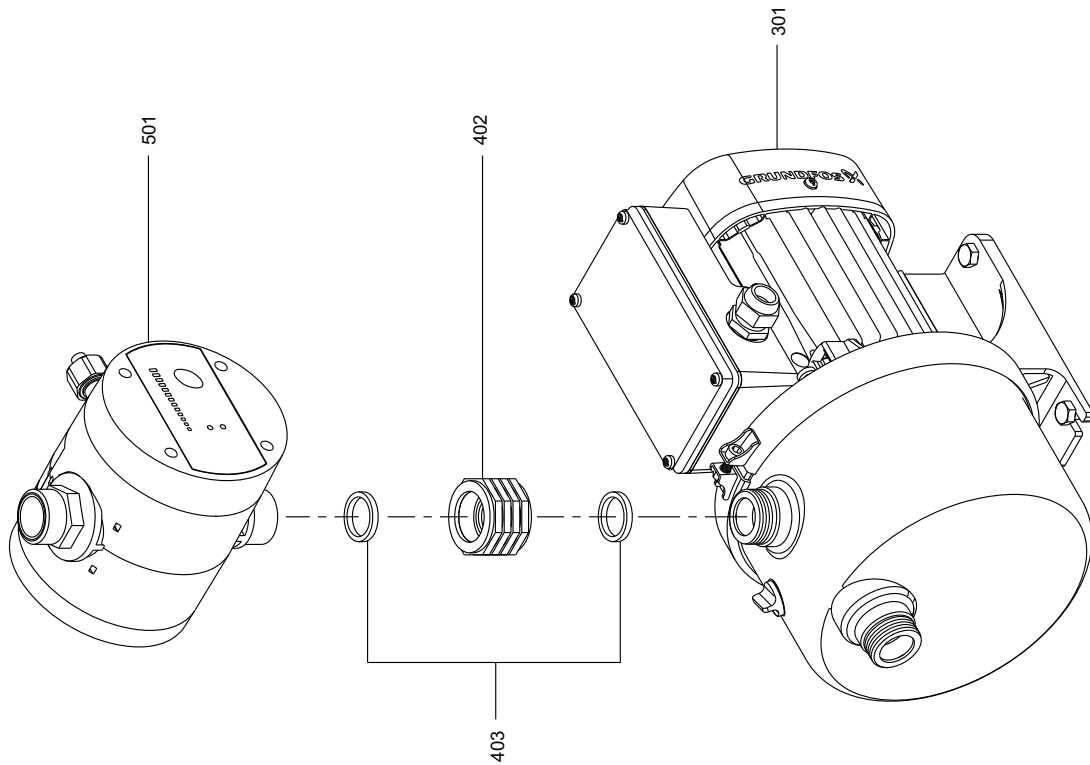

JP Booster PM 1 / PM 2

TM06 2252 3914 - TM06 2407 4214