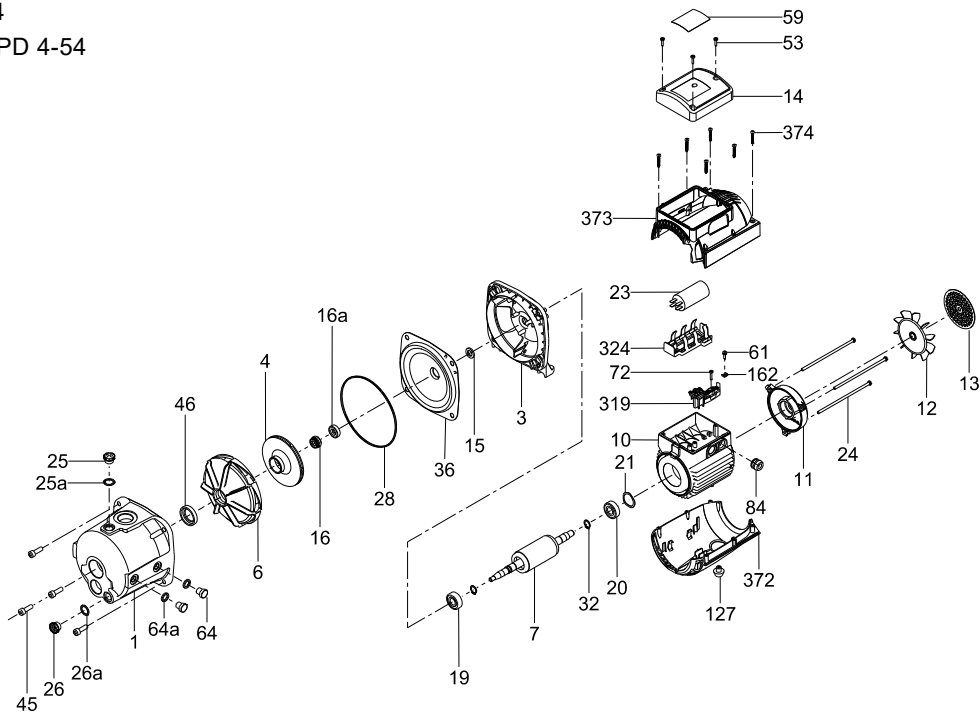

JDBasic

JDBasic 2, 4
JPD 4-47, JPD 4-54